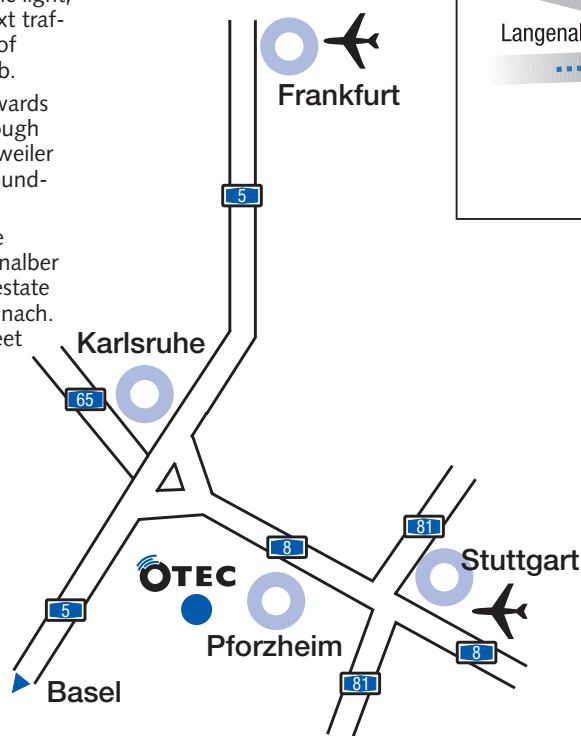

Turn right, turn right again at the next street: OTEC is at Dieselstraße 12.

Coming from Basel along the A5

Drive in the direction of Karlsruhe, exit at Ettlingen-Bad Herrenalb.

Turn left at the first traffic light, turn left again at the next traffic light in the direction of Marxzell – Bad Herrenalb.

In Marxzell, turn left towards Langenalb: proceed through Langenalb towards Conweiler until you come to the roundabout.

Take the third exit at the roundabout: take Langenalber Straße to the industrial estate (Industriegebiet) Feldrennach. Turn left at the third street Rainstraße: turn left at the next street. OTEC is at Dieselstraße 12.

Coming from Stuttgart along the A8

Go onto the A8 in the direction of Pforzheim-Karlsruhe at the Leonberger Dreieck.

Take the Karlsbad exit: Turn left at the first traffic lights; cross the second and third traffic lights; turn left at the fourth traffic lights and proceed towards Langensteinbach; in Langensteinbach, go straight ahead at the intersection towards Ittersbach.

In Ittersbach, turn left towards Straubenhardt-Feldrennach; in Feldrennach, turn right onto Langenalber Straße until you go to the industrial estate (Industriegebiet).

Turn right, turn right again at the next street: OTEC is at Dieselstraße 12.

To the Hotel Adlerhof

Follow the junction to Dobel in the centre of Schwann. After some hundred of meters, you will find the Hotel Adlerhof on your right.

We wish you a pleasant journey!

OTEC Präzisionsfinish GmbH
Dieselstraße 12
D-75334 Straubenhardt
Tel. +49(0)70 82/49 11 20
Fax +49(0)70 82/49 11 29
E-Mail: info@otec.de
www.otec.de