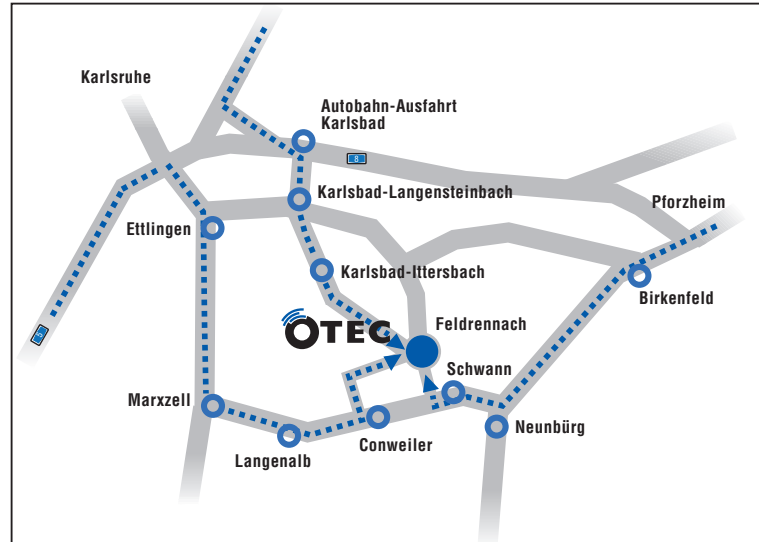

Turn right, turn right again at the next street: OTEC is at Dieselstraße 12.

Coming from Basel along the A5

Drive in the direction of Karlsruhe, exit at Ettlingen-Bad Herrenalb.

Turn left at the first traffic light, turn left again at the next traffic light in the direction of Marxzell – Bad Herrenalb.

In Marxzell, turn left towards Langenalb: proceed through Langenalb towards Conweiler until you come to the roundabout.

Take the third exit at the roundabout: take Langenalber Straße to the industrial estate (Industriegebiet) Feldrennach. Turn left at the third street Rainstraße: turn left at the next street. OTEC is at Dieselstraße 12.

Coming from Stuttgart along the A8

Go onto the A8 in the direction of Pforzheim-Karlsruhe at the Leonberger Dreieck.

Take the Karlsbad exit: Turn left at the first traffic lights; cross the second and third traffic lights; turn left at the fourth traffic lights and proceed towards Langensteinbach; in Langensteinbach, go straight ahead at the intersection towards Ittersbach.

In Ittersbach, turn left towards Straubenhardt-Feldrennach; in Feldrennach, turn right onto Langenalber Straße until you go to the industrial estate (Industriegebiet).

Turn right, turn right again at the next street: OTEC is at Dieselstraße 12.

To the Hotel Adlerhof

Follow the junction to Dobel in the centre of Schwann. After some hundred of meters, you will find the Hotel Adlerhof on your right.

We wish you a pleasant journey!

OTEC Präzisionsfinish GmbH
Dieselstraße 12
D-75334 Straubenhardt
Tel. +49(0)70 82/49 11 20
Fax +49(0)70 82/49 11 29
E-Mail: info@otec.de
www.otec.de