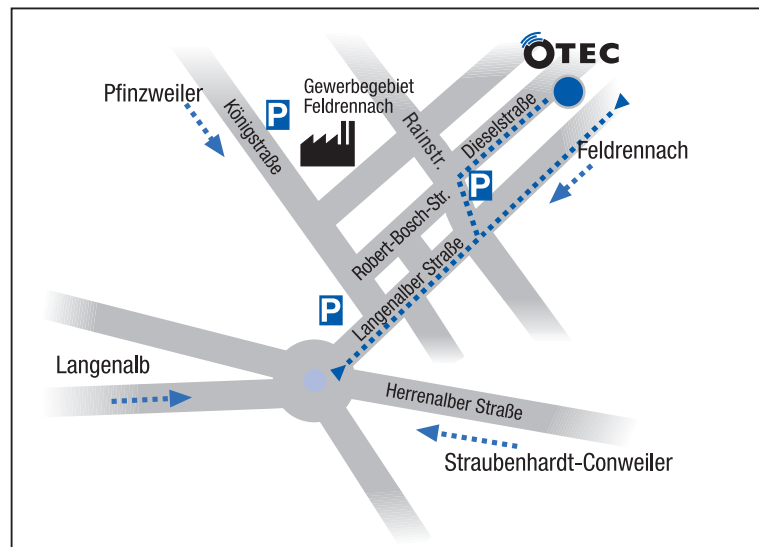

Turn right, turn right again at the next street: OTEC is at Dieselstraße 12.

Coming from Basel along the A5

Drive in the direction of Karlsruhe, exit at Ettlingen-Bad Herrenalb.

Turn left at the first traffic light, turn left again at the next traffic light in the direction of Marxzell – Bad Herrenalb.

In Marxzell, turn left towards Langenalb: proceed through Langenalb towards Conweiler until you come to the roundabout.

Take the third exit at the roundabout: take Langenalber Straße to the industrial estate (Industriegebiet) Feldrennach. Turn left at the third street Rainstraße: turn left at the next street. OTEC is at Dieselstraße 12.

Coming from Stuttgart along the A8

Go onto the A8 in the direction of Pforzheim-Karlsruhe at the Leonberger Dreieck.

Take the Karlsbad exit: Turn left at the first traffic lights; cross the second and third traffic lights; turn left at the fourth traffic lights and proceed towards Langensteinbach; in Langensteinbach, go straight ahead at the intersection towards Ittersbach.

In Ittersbach, turn left towards Straubenhardt-Feldrennach; in Feldrennach, turn right onto Langenalber Straße until you go to the industrial estate (Industriegebiet).

Turn right, turn right again at the next street: OTEC is at Dieselstraße 12.

To the Hotel Adlerhof

Follow the junction to Dobel in the centre of Schwann. After some hundred of meters, you will find the Hotel Adlerhof on your right.

We wish you a pleasant journey!

OTEC Präzisionsfinish GmbH
Dieselstraße 12
D-75334 Straubenhardt
Tel. +49(0)70 82/49 11 20
Fax +49(0)70 82/49 11 29
E-Mail: info@otec.de
www.otec.de